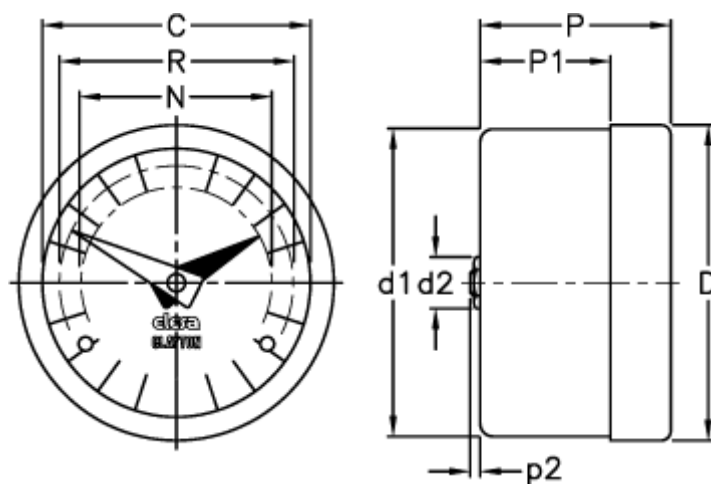

Article number: 2307020237

Description: E+G Gravity indicator
GA01-0050-D

Measures

C = 42

R = 37

D = 49.6

D1 = 48.3

d2 = 8

N = 30

P = 30

P1 = 20.5

p2 = 1.6